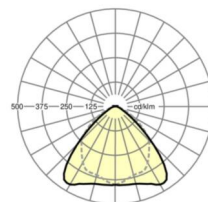

CHARACTERISTICS

Order number	19510004180
EAN number	4020863425761
Commodity code	94051190
Certification mark	IP 20, Protection class I, ENEC10 VDE, F, HACCP DIN10500/Food/IFS-application-related suitability/BRC, Indoor, CE
Impact resistance (IK rating)	IK03 (-20°C bis 30°C)
Ambient temperatur	ta -20°C to 30°C
Warranty period	5 years
State funding programs	BEG - Federal funding for efficient buildings (valid only for Germany)

ELECTRICAL ENGINEERING

Controller	Electronic driver (1 pcs.)
System output	64W
Mains voltage	230V/50Hz
Circuit breakers (inrush current)	10 pieces/B10, 16 pieces/B16, 10 pieces/C10, 16 pieces/C16
Energy efficiency class/light source	B

LIGHTING TECHNOLOGY

Placement	LED, Colour rendering/Light colour CRI ≥ 80 / 6500K
Colour tolerance (MacAdam)	3SDCM
Nominal luminous flux	10509lm
LED service life	50000h L80/B10 (Tq 30°C), 70000h L80/B50 (Tq 30°C)
Luminaire luminous efficiency	164lm/W
Beam angle	95° (C0) / 95° (C90)
UGR lat./long.	23.6 / 25.0

MECHANICS

Housing colour	traffic white RAL 9016
Dimensions (LxWxDxH)	1531mm x 55mm x 37mm
Weight (net)	1.65kg
Type of installation	Mounting rail system installation, Light structure

Dimensions

L	1531 mm	Length
B	55 mm	Width
H	37 mm	Height

DEEP-LINK

<https://www.regiolux.de/en/article/19510004180>

Reference	LED 11000lm 865
ηLB	100 %
Φ ↓/↑	98 % / 2 %
UGR lat./long.	23.6 / 25.0